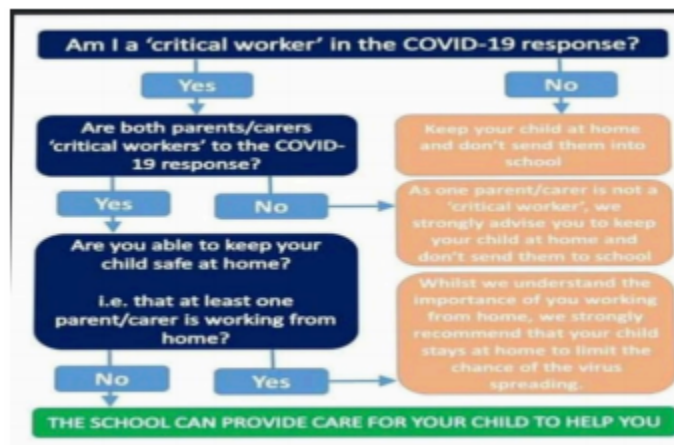

If you are sending your child to school from Monday 4th January please can they arrive between 8.40am- 9am through the main playground gate. Staff will be there to meet them. Thank you.

KOINONIA C OF E SCHOOLS FEDERATION

ST MARY MAGDALENE
C OF E SCHOOL
PENINSULA CAMPUS
1 Hendon Street
London
SE10 0NF
020 8858 1309

ST MARY MAGDALENE
C OF E SCHOOL
WOOLWICH CAMPUS
Kingsman Street
London
SE18 5PW
020 8854 3531

CHRIST CHURCH
C OF E PRIMARY SCHOOL
45 Commerell Street
London
SE10 0DZ
020 8858 3974